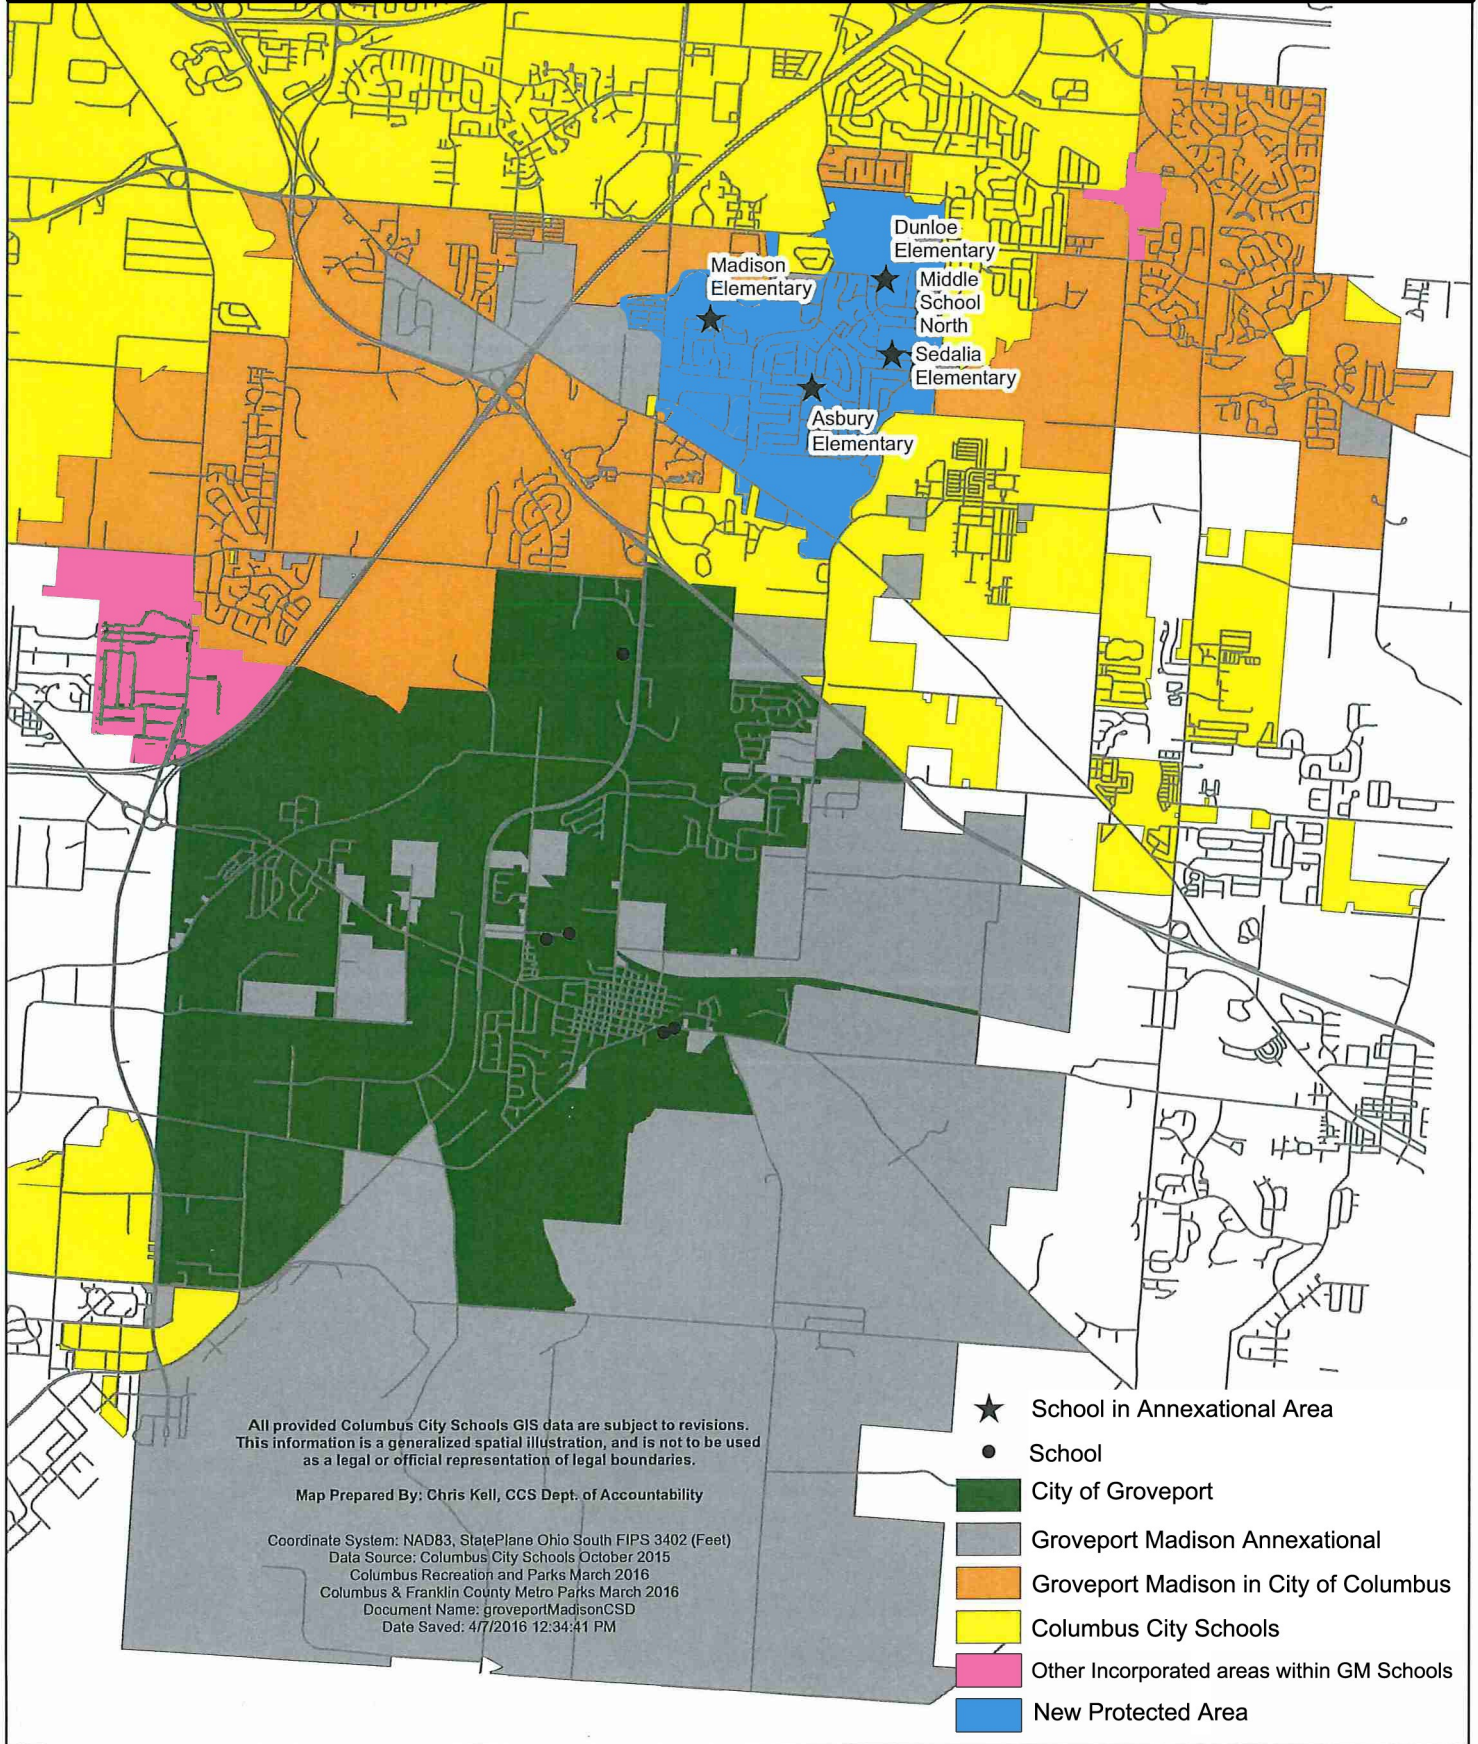

Groveport Madison Local Schools 2016 Win-Win Boundary

All provided Columbus City Schools GIS data are subject to revisions.
This information is a generalized spatial illustration, and is not to be used
as a legal or official representation of legal boundaries.

Map Prepared By: Chris Kell, CCS Dept. of Accountability

Coordinate System: NAD83, StatePlane Ohio South FIPS 3402 (Feet)
Data Source: Columbus City Schools October 2015
Columbus Recreation and Parks March 2016
Columbus & Franklin County Metro Parks March 2016
Document Name: groveportMadisonCSD
Date Saved: 4/7/2016 12:34:41 PM

- ★ School in Annexational Area
- School
- City of Groveport
- Groveport Madison Annexational
- Groveport Madison in City of Columbus
- Columbus City Schools
- Other Incorporated areas within GM Schools
- New Protected Area