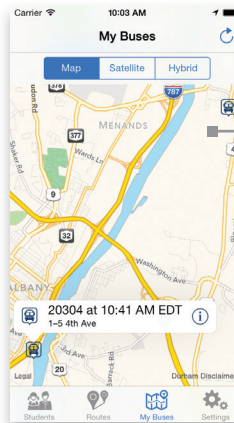

Petermann Bus Tracker® allows you to view your student's, current school bus location. Information about the route, in **near real time**, including the scheduled and estimated arrival times to your stop.

**FOR PARENTS AND GUARDIANS
SIMPLE. SAFE. SECURE.**

WWW.PETERMANNBUS.COM/PETERMANNBUSTRACKER

1. Download the free app:

Scan this QR Code with your smartphone to download the app immediately

Or access Petermann Bus Tracker® from your computer:
m.petermannbustracker.com

2. Create a **secure** User Name and Password
3. Enter your state, customer service center location, student ID number and child's last name
4. Log in and track your bus

View multiple stops along the route, including the scheduled arrival times for each stop

ACTUAL APP VIEW: "Routes" screen

ACTUAL APP VIEW: "My Buses" screen

View all your students' buses simultaneously

BEGIN BUS TRACKING IMMEDIATELY

Students

Enter all of your students into the app to be viewed simultaneously