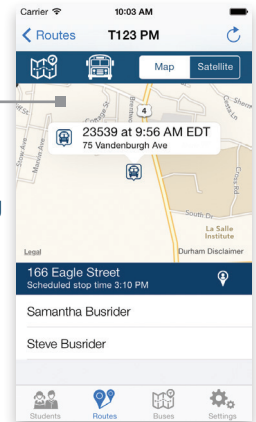

Petermann Bus Tracker® allows you to view your student's, current school bus location. Information about the route, in **near real time**, including the scheduled and estimated arrival times to your stop.

**FOR PARENTS AND GUARDIANS
SIMPLE. SAFE. SECURE.**

WWW.PETERMANNBUS.COM/PETERMANNBUSTRACKER

1. Download the free app:

Scan this QR Code with your smartphone to download the app immediately

Or access Petermann Bus Tracker® from your computer:
m.petermannbustracker.com

2. Create a **secure** User Name and Password
3. Enter your state, customer service center location, student ID number and child's last name
4. Log in and track your bus

View multiple stops along the route, including the scheduled arrival times for each stop

ACTUAL APP VIEW: "Routes" screen

ACTUAL APP VIEW: "My Buses" screen

View all your students' buses simultaneously

BEGIN BUS TRACKING IMMEDIATELY

Students

Enter all of your students into the app to be viewed simultaneously